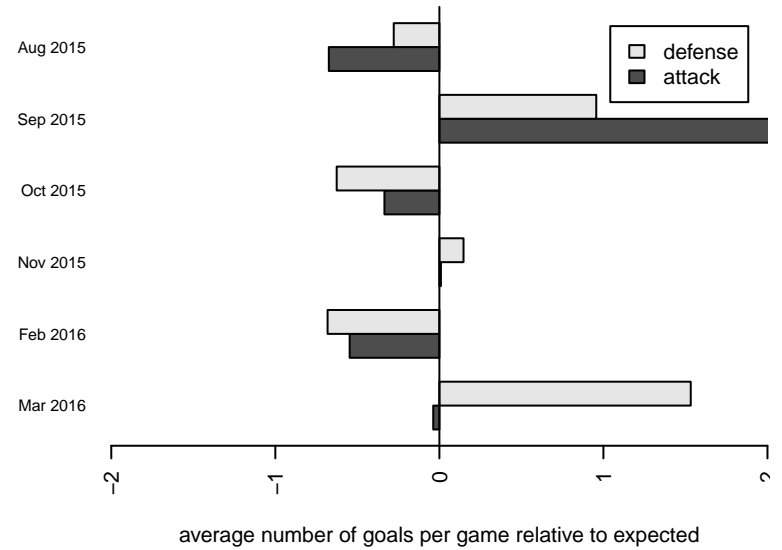

Performance relative to 13 month average