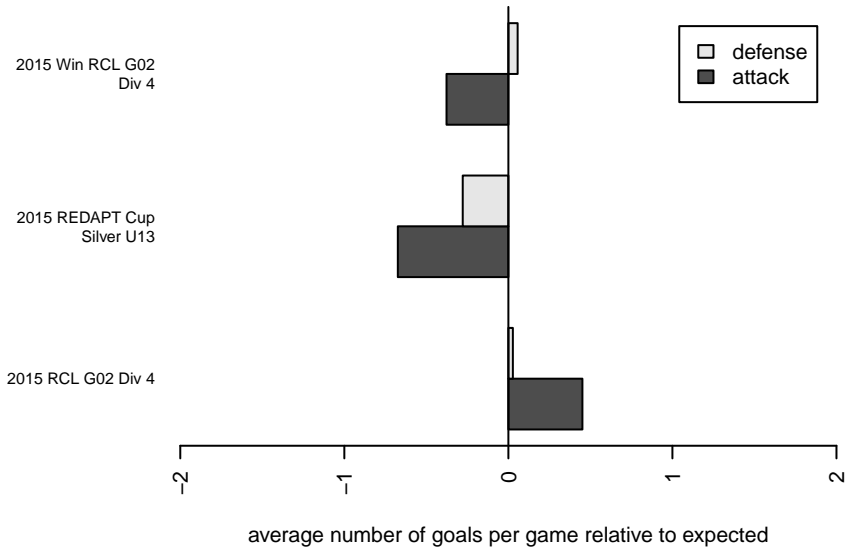

Performance relative to 13 month average