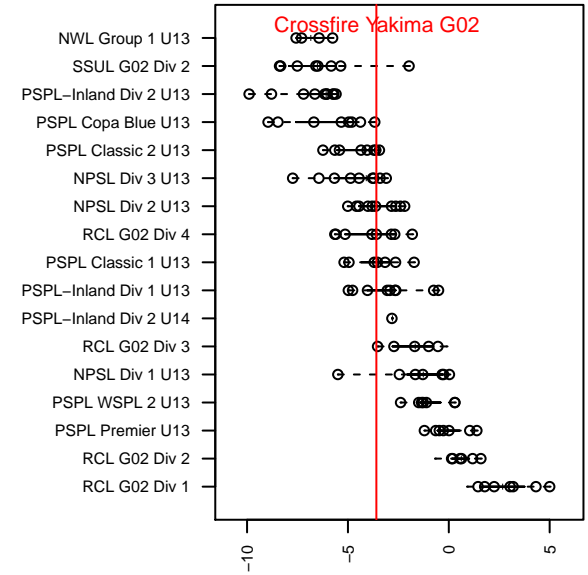

## Crossfire Yakima G02

Crossfire Yakima  
 Yakima, WA  
 G02 total strength=764  
 attack=1.29 defense=0.6  
 fall league = RCL G02 Div 4  
 spr league = Win RCL G02 Div 4  
 notes= Alexander 2014

alt names used:  
 CROSSFIRE YAKIMA – ALEXANDER (WA)  
 Crossfire Yakima –G02 A  
 Crossfire Yakima –G02 A

Venues played:  
 2015 REDAPT Cup Silver U13  
 2015 RCL G02 Div 4  
 2015 Win RCL G02 Div 4

**attack and defense variance (black dot)  
relative to other teams  
and top 10 in region**

**attack and defense rating  
relative to others at age  
and all opponents in last 13 months**