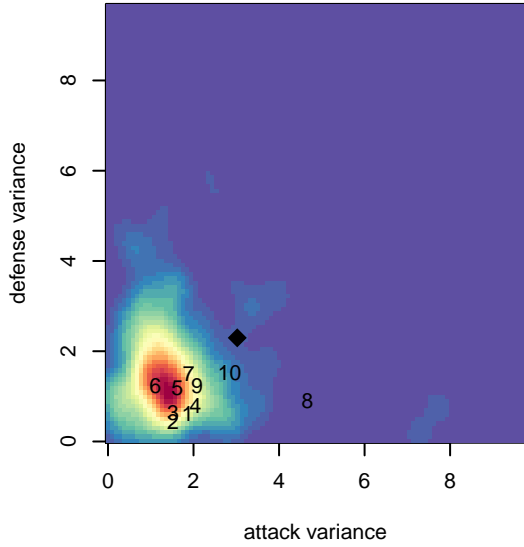

## Crossfire Yakima G02

Crossfire Yakima  
 Yakima, WA  
 G02 total strength=764  
 attack=1.29 defense=0.6  
 fall league = RCL G02 Div 4  
 spr league = Win RCL G02 Div 4  
 notes= Alexander 2014

alt names used:  
 CROSSFIRE YAKIMA – ALEXANDER (WA)  
 Crossfire Yakima –G02 A  
 Crossfire Yakima –G02 A

Venues played:  
 2015 REDAPT Cup Silver U13  
 2015 RCL G02 Div 4  
 2015 Win RCL G02 Div 4

**attack and defense variance (black dot)  
relative to other teams  
and top 10 in region**

**attack and defense rating  
relative to others at age  
and all opponents in last 13 months**