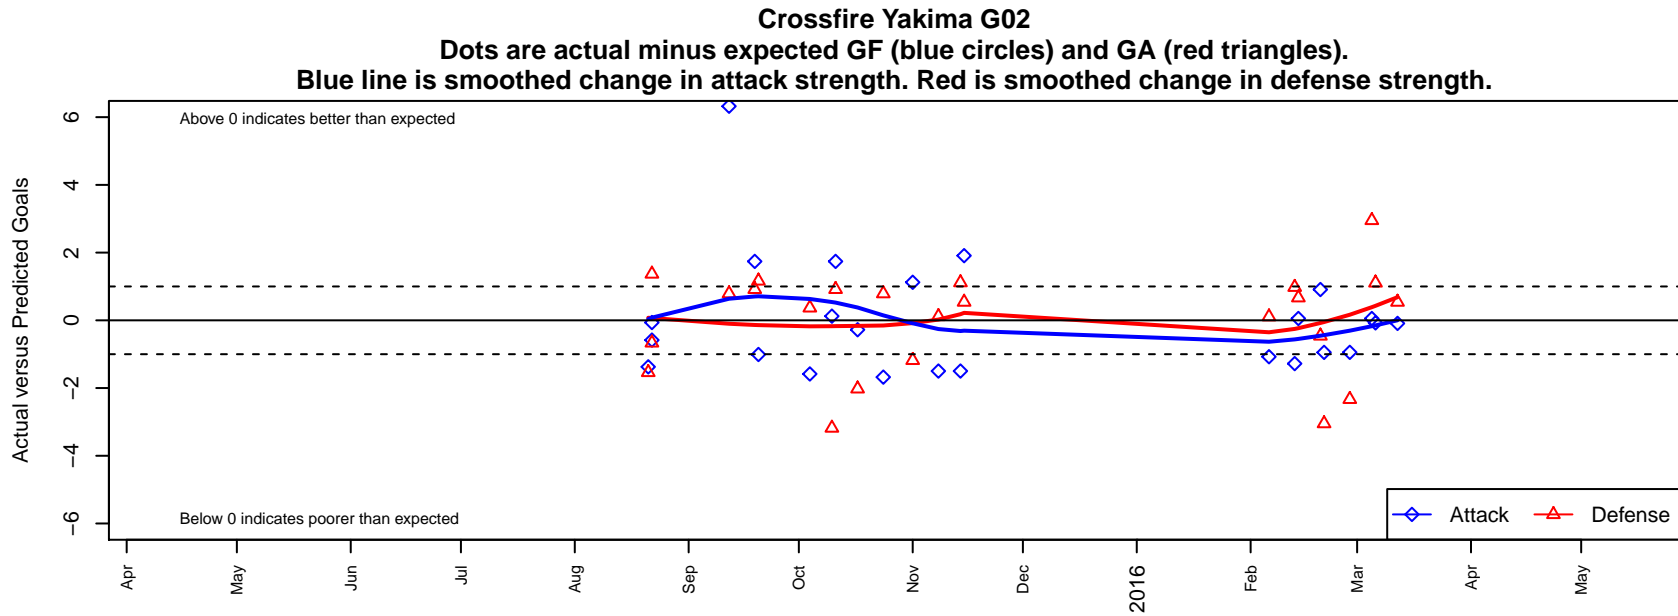

## Crossfire Yakima G02

Crossfire Yakima  
 Yakima, WA  
 G02 total strength=764  
 attack=1.29 defense=0.6  
 fall league = RCL G02 Div 4  
 spr league = Win RCL G02 Div 4  
 notes= Alexander 2014

alt names used:  
 CROSSFIRE YAKIMA – ALEXANDER (WA)  
 Crossfire Yakima –G02 A  
 Crossfire Yakima –G02 A

Venues played:  
 2015 REDAPT Cup Silver U13  
 2015 RCL G02 Div 4  
 2015 Win RCL G02 Div 4

**attack and defense variance (black dot)  
relative to other teams  
and top 10 in region**

**attack and defense rating  
relative to others at age  
and all opponents in last 13 months**