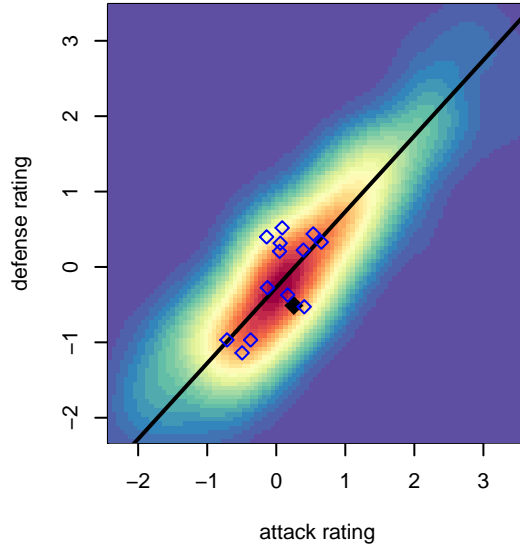

## Crossfire Yakima G02

Crossfire Yakima  
 Yakima, WA  
 G02 total strength=764  
 attack=1.29 defense=0.6  
 fall league = RCL G02 Div 4  
 spr league = Win RCL G02 Div 4  
 notes= Alexander 2014

alt names used:  
 CROSSFIRE YAKIMA – ALEXANDER (WA)  
 Crossfire Yakima –G02 A  
 Crossfire Yakima –G02 A

Venues played:  
 2015 REDAPT Cup Silver U13  
 2015 RCL G02 Div 4  
 2015 Win RCL G02 Div 4

**attack and defense variance (black dot)  
relative to other teams  
and top 10 in region**

**attack and defense rating  
relative to others at age  
and all opponents in last 13 months**